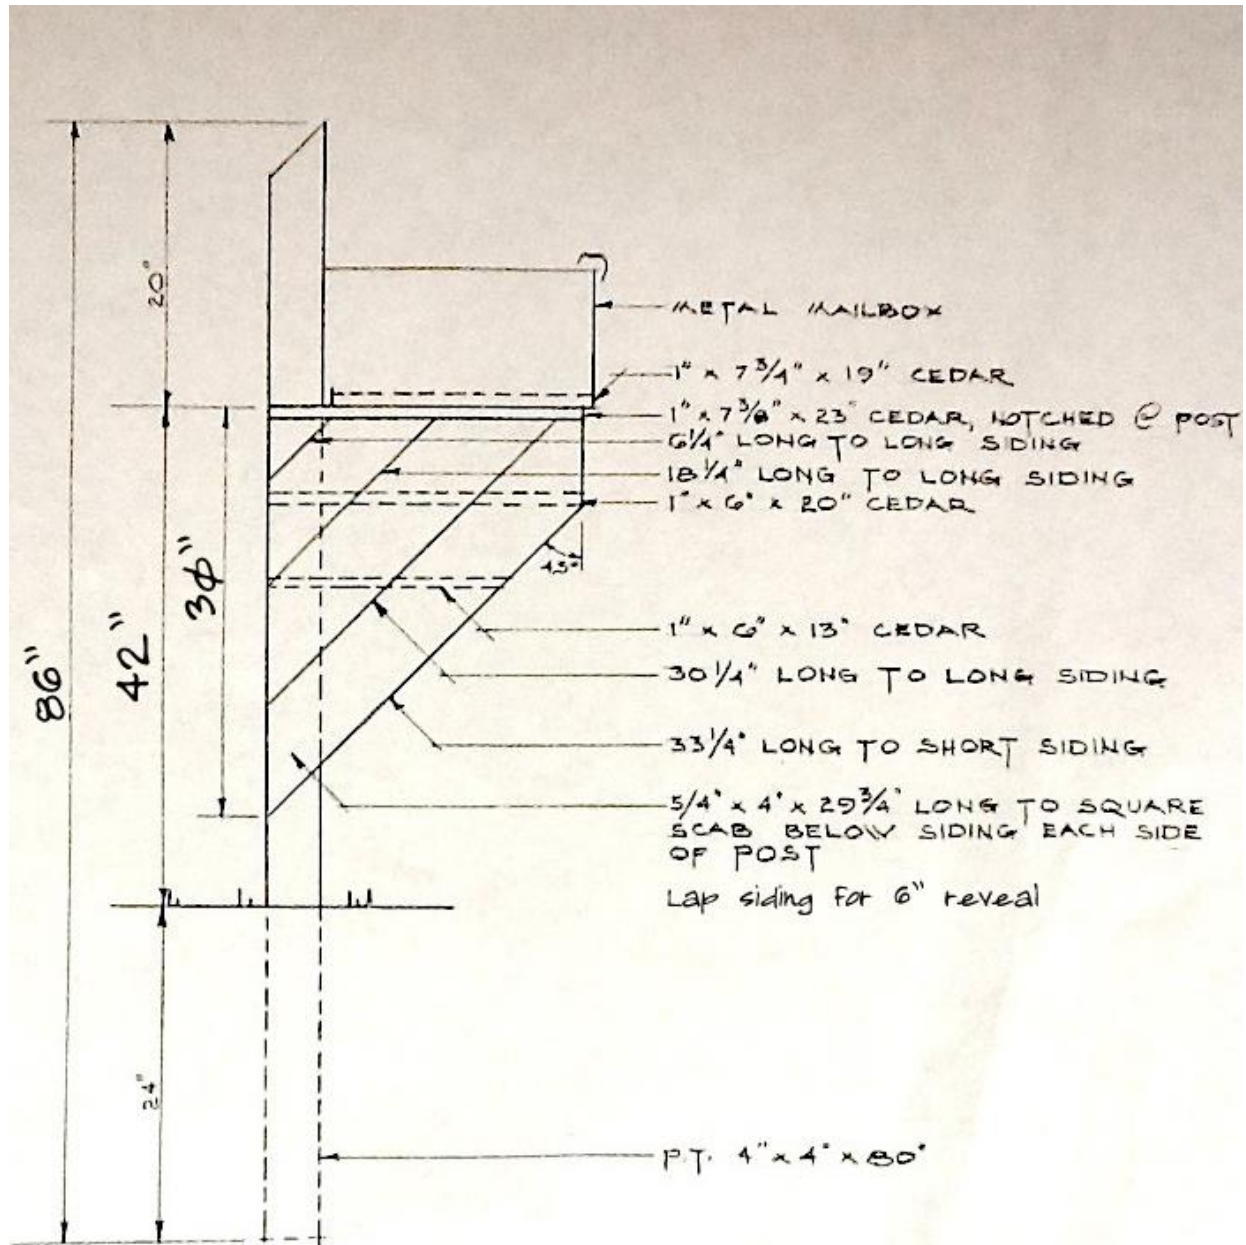

Mill Creek Mailbox Specifications

NOTES: (1) ALL SIDING ROUGH SAWN CEDAR.
 (2) ALL CEDAR ROUGH SAWN.

Paint color: Shore Beige by Duron